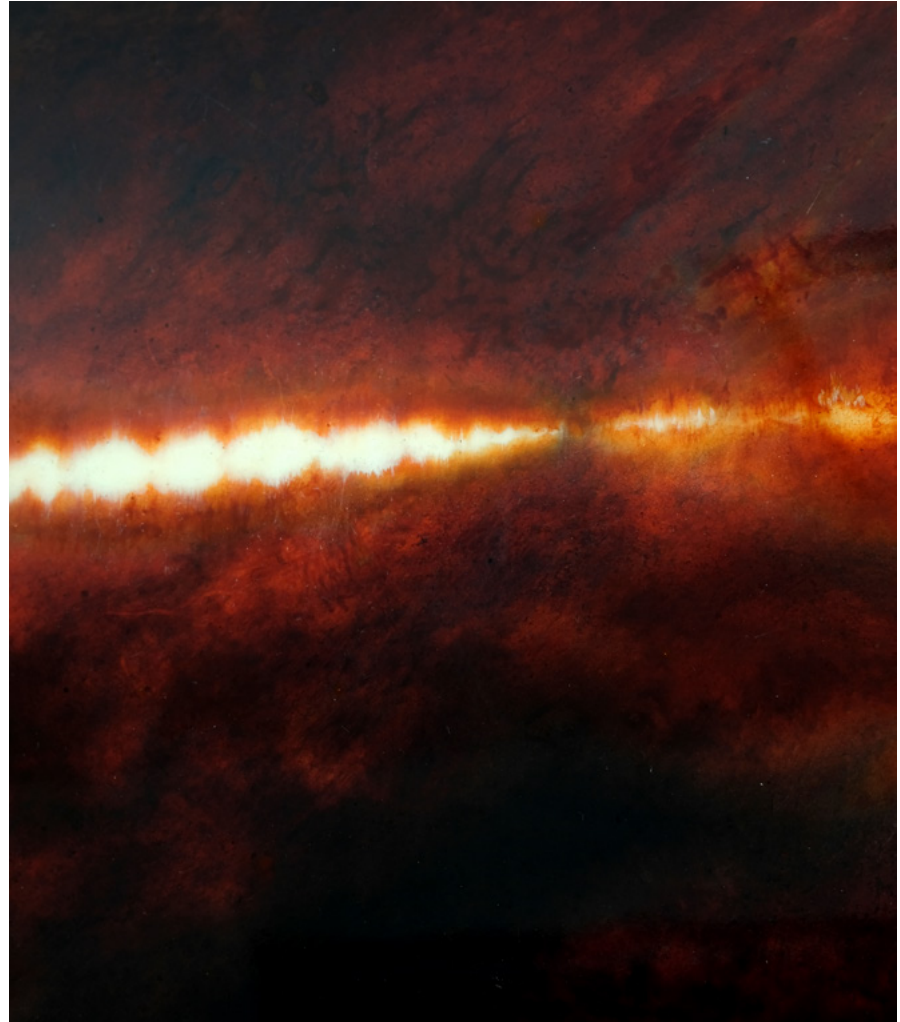

ARTIST WALLS

ADAM ARBEID

|
Available Samples

AW-AA/SMPL-01

Dimensions: 880 x 250 x 5mm

Medium: Ores & pigments

AW-AA/SMPL-02

Dimensions: 880 x 320 x 5mm

Medium: Ores & pigments

AW-AA/SMPL-03

Dimensions: 880 x 320 x 5mm

Medium: Ores & pigments

View videos

<https://www.artelier.com/adam-arbeid-videos>

Captivated by macro and micro imagery of the universe, Adam Arbeid's practice is an exploratory process that seeks to merge these two seemingly opposing perspectives. Emerging from Arbeid's frescoes are resemblances of atolls in the ocean and craters in the Earth's crust, as well as distant cosmos and cellular structures. The works are intentionally ambiguous, as references to scale and distance continually warp, shift and disappear. The surface of his works encapsulates an energy and aura that requires a significant investment of time to create, as the artist skilfully combines ancient minerals, fossils, ores and pigments extracted from the earth.