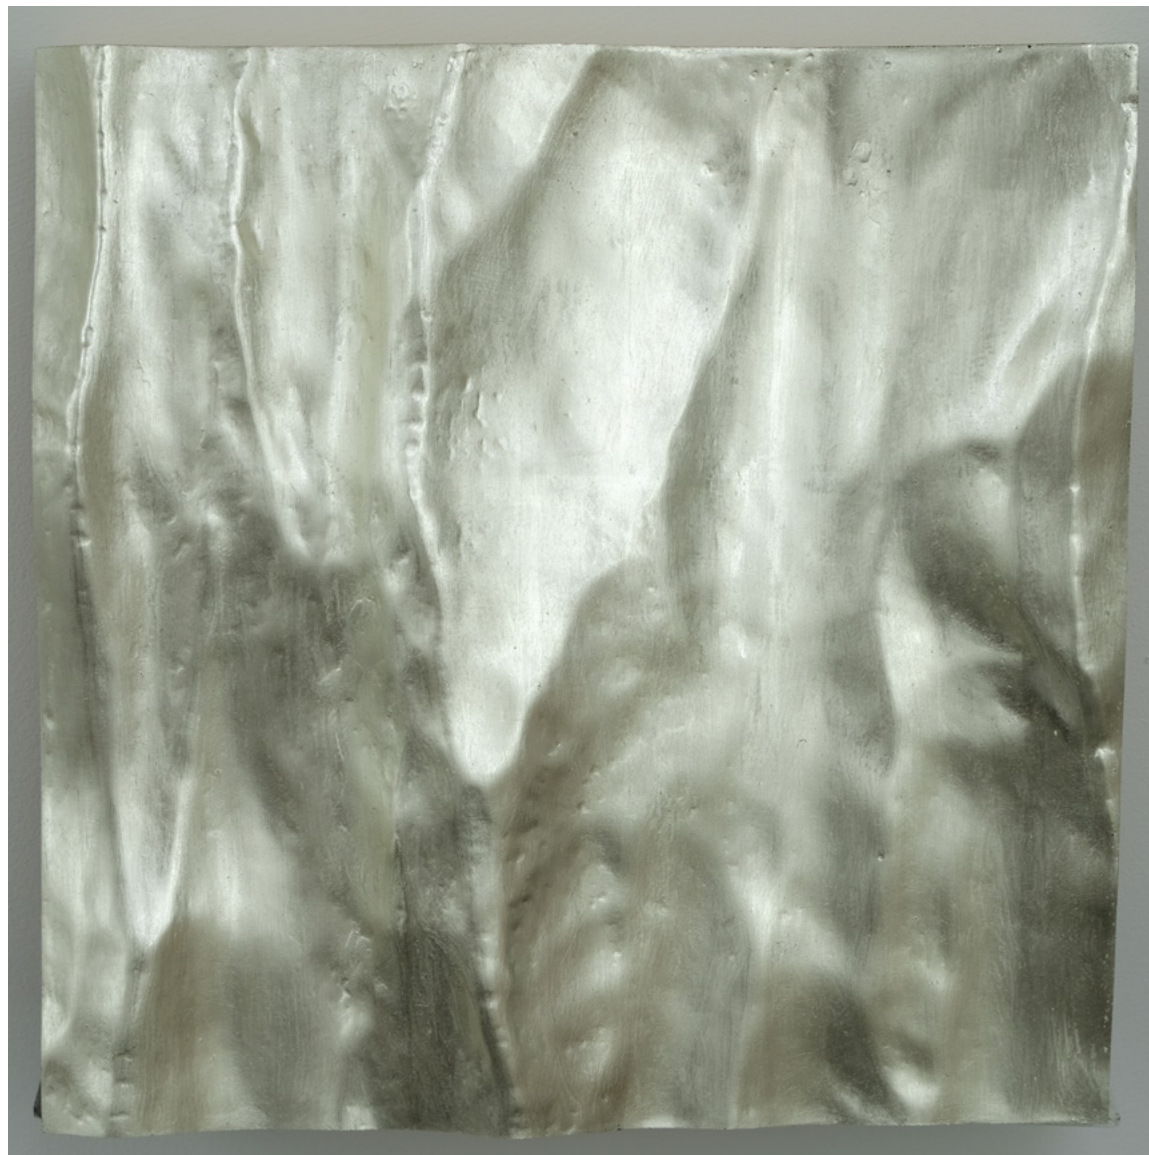

ARTIST WALLS

SIMON ALLEN

Available Samples

AW-SA/SMPL-01

Dimensions: 250 x 250mm
Medium: Wood & gold leaf

AW-SA/SMPL-02

Dimensions: 250 x 250mm
Medium: Wood & gold leaf

AW-SA/SMPL-03

Dimensions: 250 x 250mm
Medium: Wood & gold leaf

AW-SA/SMPL-04

Dimensions: 250 x 250mm
Medium: Wood & gold leaf

AW-SA/SMPL-05

Dimensions: 250 x 250mm
Medium: Wood & gold leaf

AW-SA/SMPL-06

Dimensions: 250 x 250mm
Medium: Wood & gold leaf

AW-SA/SMPL-07

Dimensions: 250 x 250mm
Medium: Wood & gold leaf

AW-SA/SMPL-08

Dimensions: 250 x 250mm

Medium: Wood & gesso

AW-SA/SMPL-09

Dimensions: 250 x 250mm

Medium: Wood & gesso

View videos

<https://www.artelier.com/simon-allen-videos>

The natural beauty of the Cornish landscape is something that sculptor Simon Allen finds profoundly moving, and is the focus of much of his work. The ripples, undulations, peaks and troughs of his wood carvings are a reflection of how Allen sees the often dramatic scenery of Cornwall, whilst also acting as a trace of the energetic and physical carving process itself. The meticulous application of gesso and the gentle brushing on and burnishing of gold leaf adds a more contemplative and reflective aspect to the work.